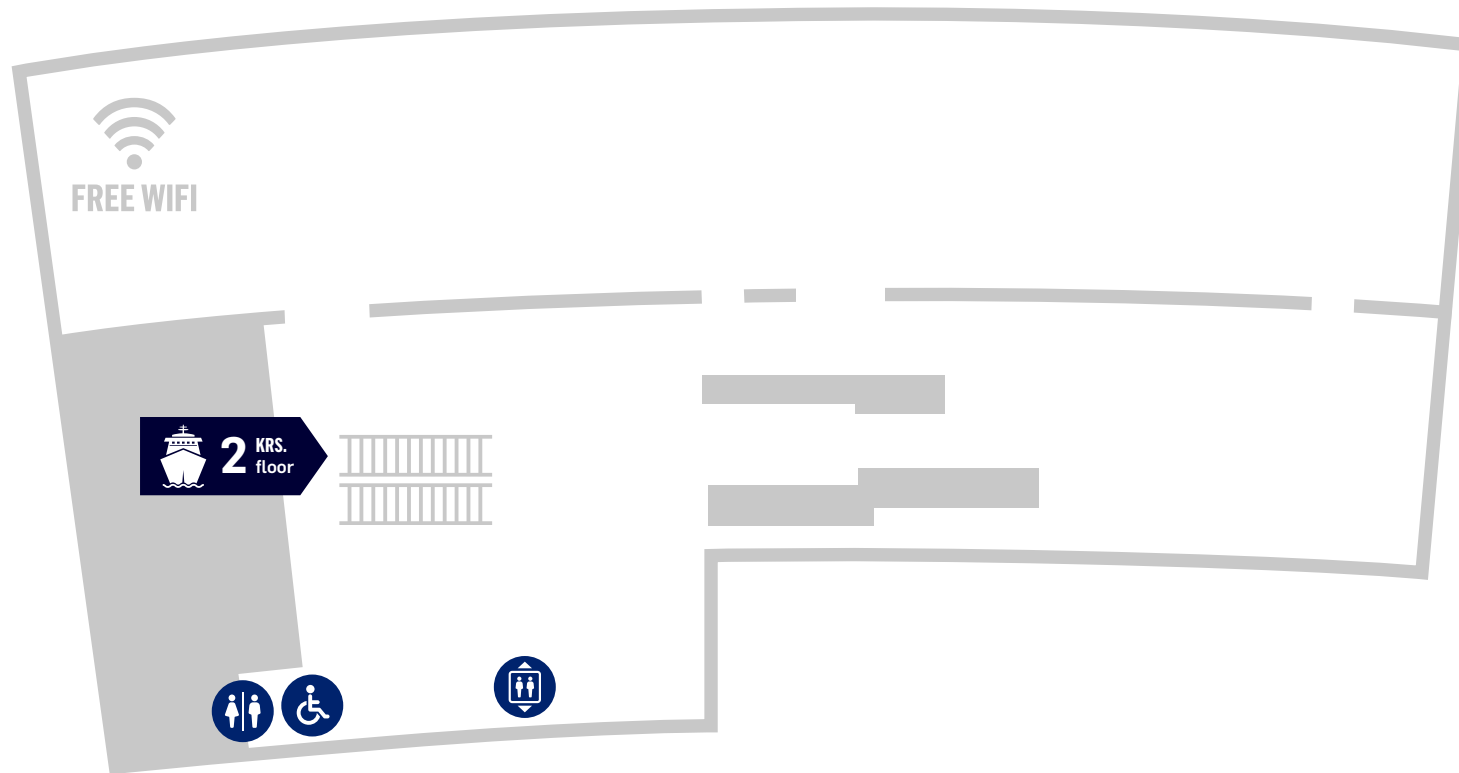

Katajanokka Terminal

KRS.
floor **1** | 2 | **3**

Hissi
Lift

Inva WC
Accessible toilet

WC
Toilet

Laivaan
To the ship